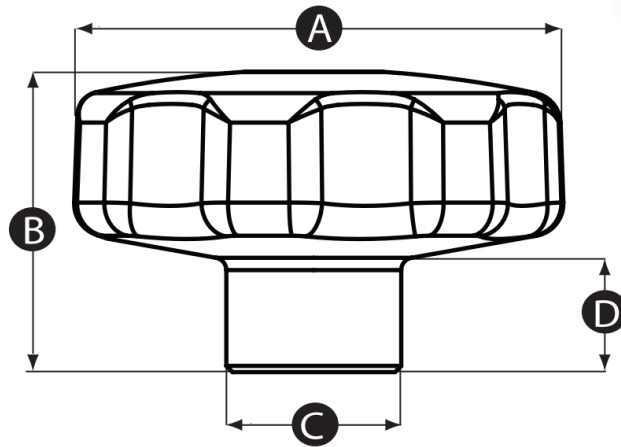

G01FMK Female Metal Lobe Knob

Features

- Solid non-cavity heavy duty stainless steel knob

Material

- Body: Stainless steel, matt finish
- Thread: Machined thread

Part No.	A	B	C	D	Thread Size
G01FMK-12714X	40	24	14	8	M6
G01FMK-12715T					M8
G01FMK-12716P	50	31	18	10	M8
G01FMK-12717W					M10
G01FMK-12718S	60	39	20	14	M10
G01FMK-12719Z					M12